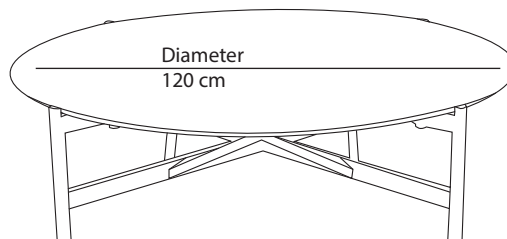

DISCO TABLES # 3295/A - 3295/B : Modern living room small-tables in two different heights

Modern design round small-tables suitable for the living room  
Available in different size, to be paired or to furnish different parts of your living zone.  
Canaletto walnut frame and marble base, available on request in different types.

Height  
30 cm

Height  
40 cm

FEATURES:

SIZE: 3295/A - ø120 xh 30 cm  
3295/B - ø 70 xh 40 cm

Canaletto walnut and delicate Crema marble round small-tables

Disco, a pair of design small-tables, ideal for your living room.  
A perfect match for the Composito sofa.

The most distinguishing feature of these round small-tables is their Canaletto walnut frame, which is characterised by complex twines. This element sustains a delicate Crema marble base.

The lower-edge bevelled marble base leans on four structure points, thus emerging in minimal part on the surface.

Available in two different heights and diameters, the Disco living-room small-tables are suitable not only to be paired in front of the sofa, but also to furnish different parts of your living zone, as central or side support tables.