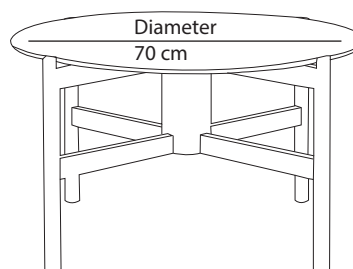

DISCO TABLES # 3295/A - 3295/B : Modern living room small-tables in two different heights

Modern design round small-tables suitable for the living room  
Available in different size, to be paired or to furnish different parts of your living zone.  
Canaletto walnut frame and marble base, available on request in different types.

Height  
30 cm

Height  
40 cm

FEATURES:

SIZE: 3295/A - ø120 xh 30 cm  
3295/B - ø 70 xh 40 cm

Canaletto walnut and delicate Crema marble round small-tables

Disco, a pair of design small-tables, ideal for your living room.  
A perfect match for the Composito sofa.

The most distinguishing feature of these round small-tables is their Canaletto walnut frame, which is characterised by complex twines. This element sustains a delicate Crema marble base.

The lower-edge bevelled marble base leans on four structure points, thus emerging in minimal part on the surface.

Available in two different heights and diameters, the Disco living-room small-tables are suitable not only to be paired in front of the sofa, but also to furnish different parts of your living zone, as central or side support tables.