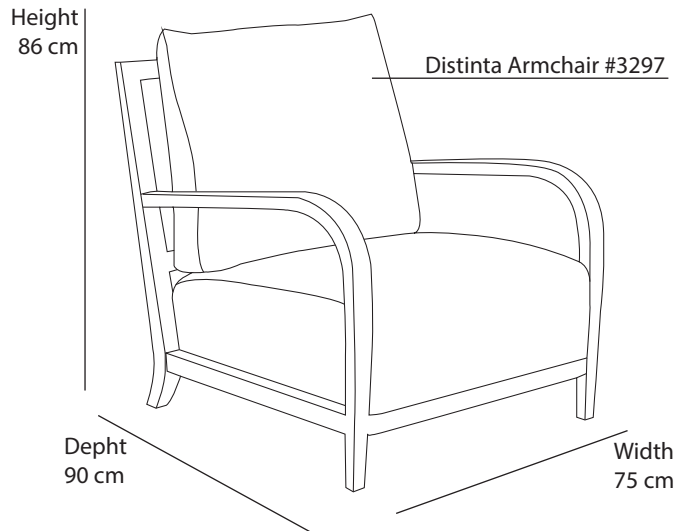

POLTRONA DISTINTA # 3297 : *armchair for living room, dining room and office.*

DISTINTA is a modern design armchair which stands out thanks to its clean outline. Its simple elegance makes it a fitting element in any setting.

FEATURES :

SIZE: 75 x 90 xh 86 cm

A modern design armchair which features remarkably elegant, yet simple and clean lines. Its exceptional comfort makes DISTINTA the perfect choice for your living room.

The frame is available in polished beech wood, completed by a cushion for the backrest, and upholstery on the seat.