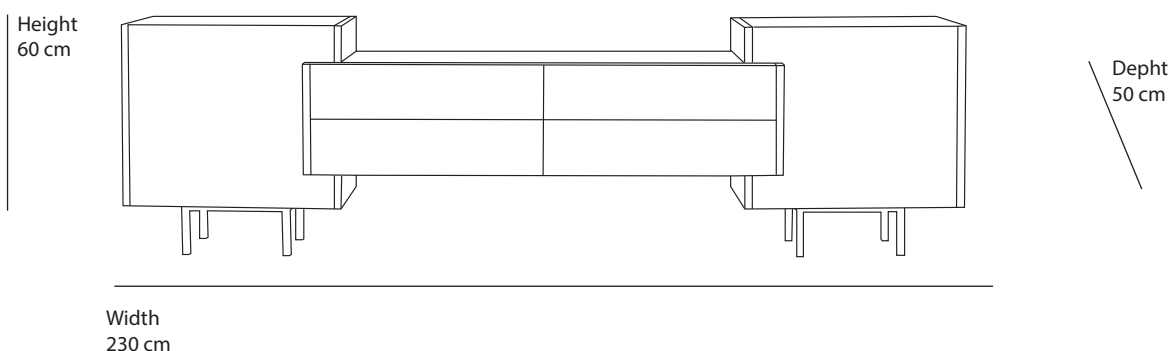

LINEARE CABINET # 3292 : Sideboard design in Canaletto walnut and carbon fiber

"Lineare" is a modern sideboard, characterized by clean lines and designed to best furnish your living or dining room.

FEATURES:

SIZE: 3292 - 230 x 50 xh 65 cm

Lineare is perfectly suitable for a modern room. Its design is made impacting by the intersection of different volumes, held by thin feet.

The frame of this design sideboard is in Canaletto walnut, presented in a natural finishing which enhances the peculiar beauty of this wood. Its doors and drawer faces, by contrast, are entirely made of carbon fiber.