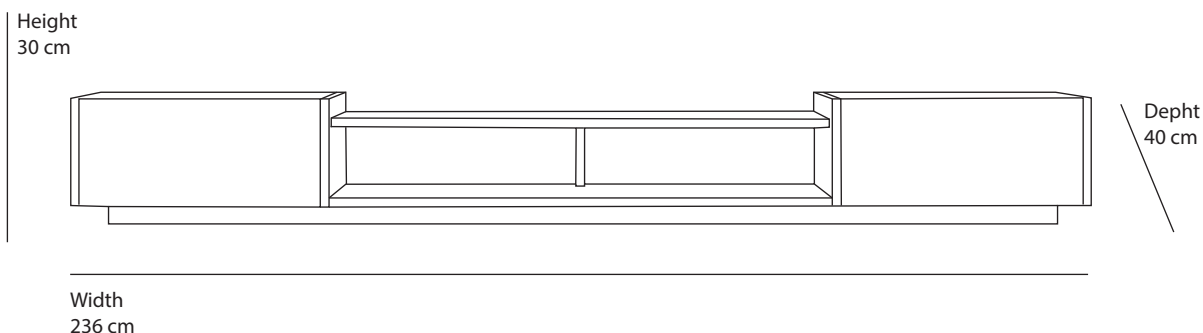

LINEARE TV UNIT # 3293 : *Canaletto walnut and carbon TV unit*

“Linear” is a low TV unit, characterized by a clean and essential line. Thanks to its structure made of Canaletto walnut wood, in matte finish to enhance the natural beauty of this essence, it adapts perfectly to any modern room,

FEATURES:

SIZE: 3293 - 236 x 40 xh 30 cm

Thanks to its structure made of Canaletto walnut wood, in matte finish to enhance the natural beauty of this essence, it adapts perfectly to any modern room,

Spacious side drawers, with front in 100% carbon fiber

A particular cantilever closure allows the drawer to be opened without a handle, thus creating a flat, uninterrupted, linear surface, making it a modern TV unit.

A modern TV unit with an essential line, in Canaletto walnut. Its wide front structure allows the housing of all the devices proper of a complete TV set.